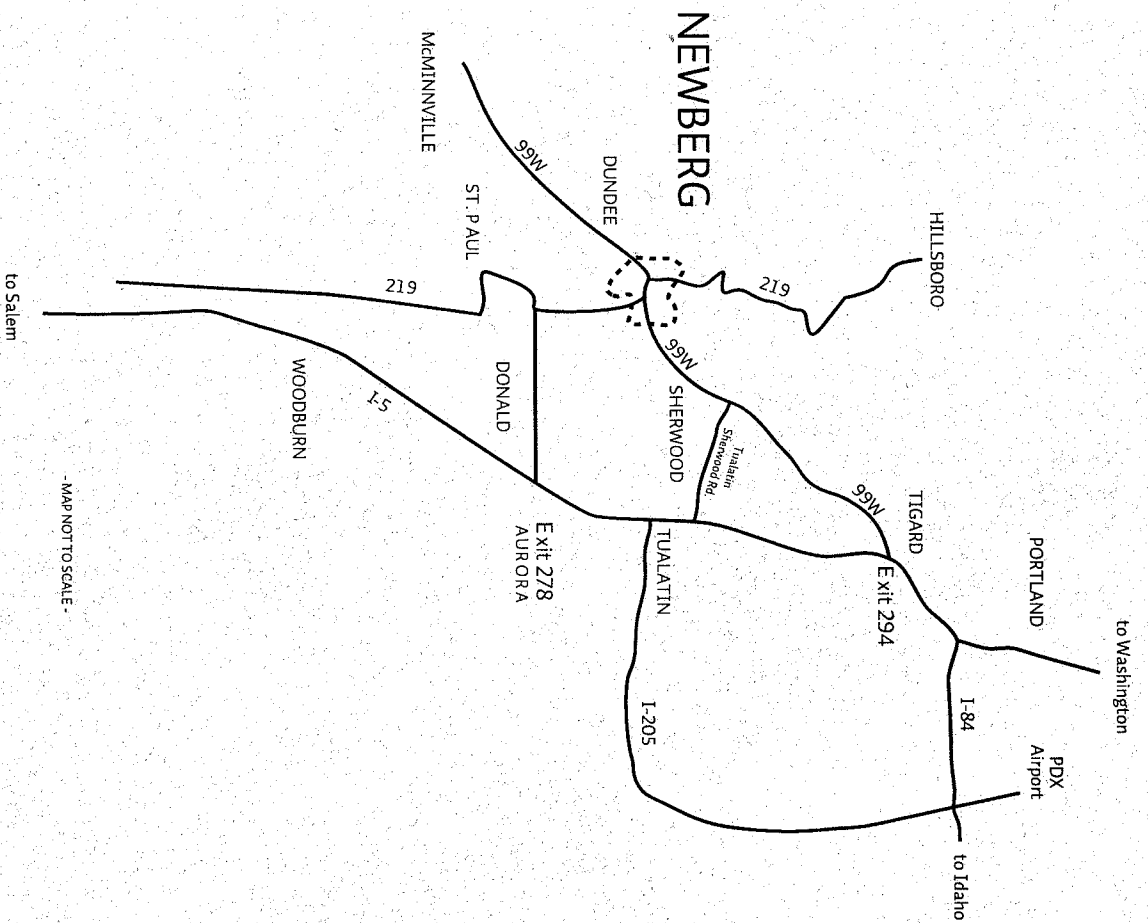

● Student Housing

- 47. Barclay House E6
- 48. Beah House C2
- 49. Beche Residence Hall D3
- 50. Campbell House A6
- 51. Carey Residence Hall D3
- 52. Chapman House C1
- 53. Coffin Residence Hall E6
- 54. Edwards Residence Hall C4
- 55. Fell House D1
- 56. Fulton Street House B7
- 57. Gall House D4
- 58. Galle House D2
- 59. Hancock Street House B1
- 60. Hester House B2
- 61. Hobson Residence Hall B2
- 62. Hoskins House E3
- 63. Kelsey House B6
- 64. Kerchner House E3
- 65. Le Shana Residence Hall E6
- 66. Lewis Apartments E3
- 67. May Residence Hall E3
- 68. McGrew House E3
- 69. Munn House C2
- 70. Newlin Apartments D5
- 71. North Street House B6
- 72. Parker House E5
- 73. Pennington Residence Hall C2
- 74. Riley House B3
- 75. Schomburg House C1
- 76. Skyles House A6
- 77. Sutton Residence Hall C7
- 78. Villa Road House E3
- 79. Wesner House F6
- 80. Westner Village D2
- 81. Wilder House D3
- 82. Willius Residence Hall D3
- 83. Writers Apartments D3
- 84. Woolman Apartments B2

■ Parking

- A. Bauman/Ross Center Parking Lot B7
- B. Fulton Street Parking Lot E7
- C. Hoover/Wood-Mar Parking Lot A4
- D. Pennington Parking Lot C3
- E. Stevens Center Parking Lot A3
- F. Villa Road Parking Lot F5

Directions to George Fox University from I-5

From the south, take the Donald/Aurora exit (278) north of Salem. Follow the signs to Newberg. Turn left on 99W and turn north (right) on Meridian Street.

From the north, take the Tigard/Newberg exit (294) shortly after leaving Portland city limits. Stay on 99W until reaching Newberg and turn north (right) on Meridian Street.