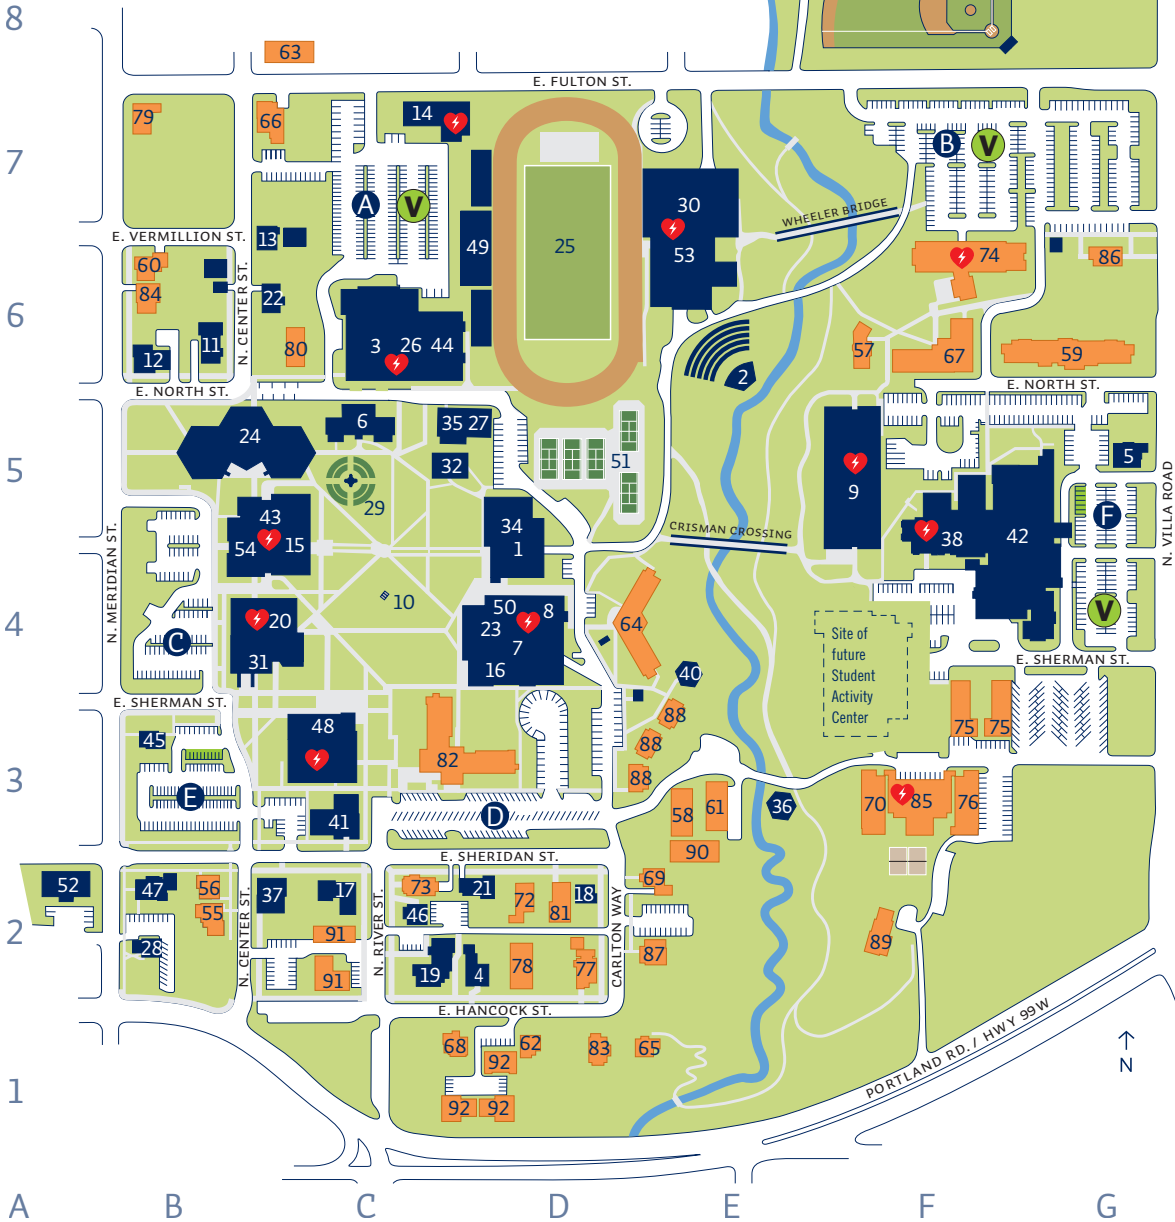

GEORGE FOX UNIVERSITY

414 North Meridian St., Newberg, OR 97132
503-538-8383 | georgefox.edu

Austin Sports Complex plus additional parking ½ mile ↑

Campus Facilities

1. Academic Resource Center	D4
2. Amphitheater	E6
3. Bauman Auditorium	C6
4. Beals House	D2
5. Behavioral Health Clinic	G5
6. Brougher Hall	C5
7. Bruin Den	D4
8. Bruin Store	D4
9. Canyon Commons	F5
10. Centennial Tower	C4
11. Center Street House	B6
12. Cinematic Arts	B6
13. Costume Shop	C7
14. Duke Athletic Center	D7
15. Edwards-Holman Science Center	C5
16. Engineering Innovation Center	D4
17. Finance	C2
18. Fry House	D2
19. Health and Counseling Center	C2
20. Hoover Academic Building	C4
21. Intercultural Life/Study Abroad	D2
22. Kelsey House	B6
23. Klages Center	D4
24. Lemmons Center	B5
25. Lemmons Family Field	D6
26. Lindgren Gallery	C6
27. Mail Services/Print Services	D5
28. Meridian Street House	B2
29. Millage Memorial Rose Garden	C5
30. Miller Gym	E7
31. Minthorne Gallery	B4
32. Minthorn Hall	C5
33. Morse Athletic Fields	F8
34. Murdock Learning Resource Center	D5
35. North Street Annex	C5
36. Pavilion	E3
37. Pennington House	C2
38. Physical Therapy	F5
39. Plant Services	G8
40. Prayer Chapel	E4
41. River Street House	C3
42. Roberts Center	F5
43. Ron Gregory Atrium	C4
44. Ross Center	C6
45. Security Services	B3
46. Senior Art Studio	C2
47. Sheridan Street House	B2
48. Stevens Center	C3
49. Stoffer Family Stadium	D6
50. Student ASC Offices	D4
51. Tennis Courts	D5
52. University Advancement/HR Office	A2
53. Wheeler Sports Center	E6
54. Wood-Mar Hall	B4

Student Housing

55. Anderson House	B2
56. Armstrong House	B2
57. Barclay House	F6
58. Beebe Residence Hall	E3
59. Brandt Residence Hall	G6
60. Campbell House	B6
61. Carey Residence Hall	E3
62. Chapman House	D1
63. Creclius House	C8
64. Edwards Residence Hall	D4
65. Fell House	E1
66. Fulton Street House	C7
67. Gulley Residence Hall	F6
68. Hancock Street House	C1
69. Hiebert House	E2
70. Hobson Residence Hall	F3
71. Holtan House	G8
72. Hodgkin House	D2
73. Hoskins House	C2
74. Le Shana Residence Hall	F6
75. Lewis Apartments	F3
76. Macy Residence Hall	F3
77. McGrew House	D2
78. Millage Duplex	D2
79. Nash House	B7
80. Newlin Apartments	C6
81. Parker Duplex	D2
82. Pennington Residence Hall	C3
83. Riley House	D1
84. Schomburg House	B6
85. Sutton Residence Hall	F3
86. Villa Road House	G6
87. Weesner House	E2
88. Weesner Village	E3
89. Wilder House	F2
90. Willcuts Residence Hall	E3
91. Winters Apartments	C2
92. Woolman Apartments	D1

⚡ Automated External Defibrillator

Parking

A Bauman/Ross Center Parking Lot	C7
B Wheeler/Le Shana Parking Lot	F7
C Hoover/Wood-Mar Parking Lot	B4
D Pennington Hall Parking Lot	D3
E Stevens Center Parking Lot	B3
F Villa Road Parking Lot	G4
G Morse Parking Lot	G8

V Visitor lots or rows

Information

If you need assistance, please visit the Information Desk in the Stevens Center (building 48 in quadrant C3), or call the switchboard at 503-538-8383.