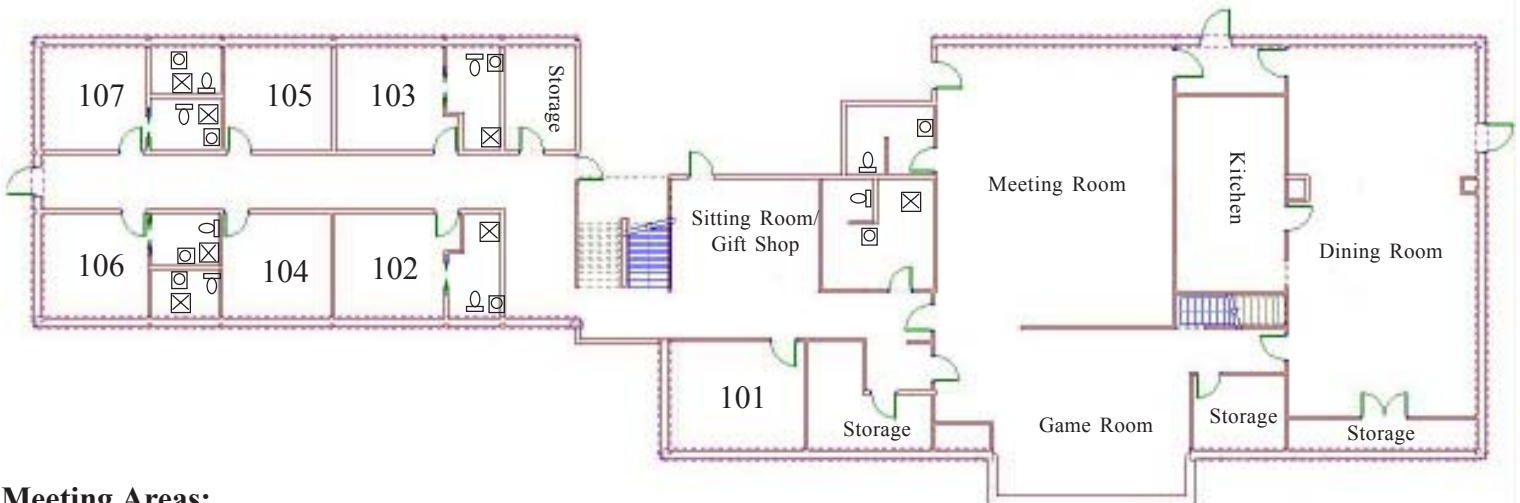

## Upper Level

## Lower Level

### Meeting Areas:

Upper Meeting Room (20' x 30')--seats 30

*Piano, TV, VCR, DVD and overhead projector available*

Lower Meeting Room (28' x 32')--seats 60

*Piano, TV, VCR, DVD, overhead projector, and small sound system with cordless mic available*

Rooms 201 and 202 sleep up to 6 in single beds (2 single uppers & 1 single hide-a-bed) with private baths next door

Rooms 203 and 204 each sleep up to three in single beds (1 single upper) and share a common bath