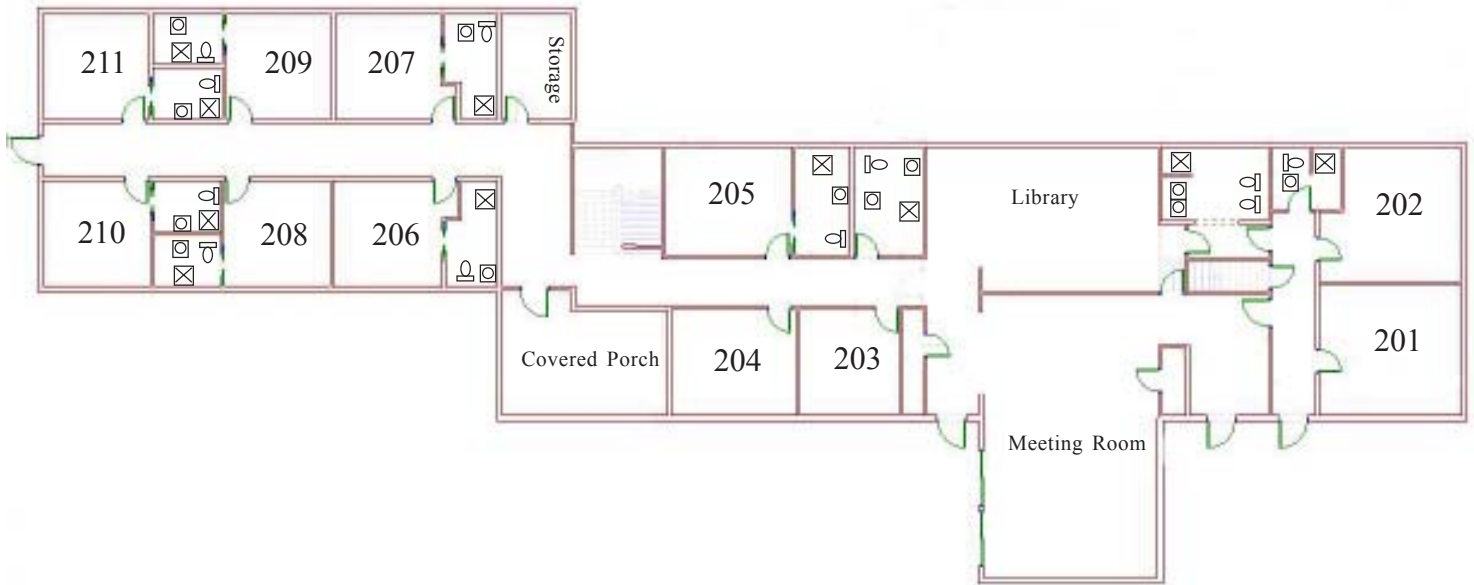

## Upper Level

## Lower Level

### Meeting Areas:

Upper Meeting Room (20' x 30')--seats 30

*Piano, TV, VCR, DVD and overhead projector available*

Lower Meeting Room (28' x 32')--seats 60

*Piano, TV, VCR, DVD, overhead projector, and small sound system with cordless mic available*

Rooms 201 and 202 sleep up to 6 in single beds (2 single uppers & 1 single hide-a-bed) with private baths next door

Rooms 203 and 204 each sleep up to three in single beds (1 single upper) and share a common bath