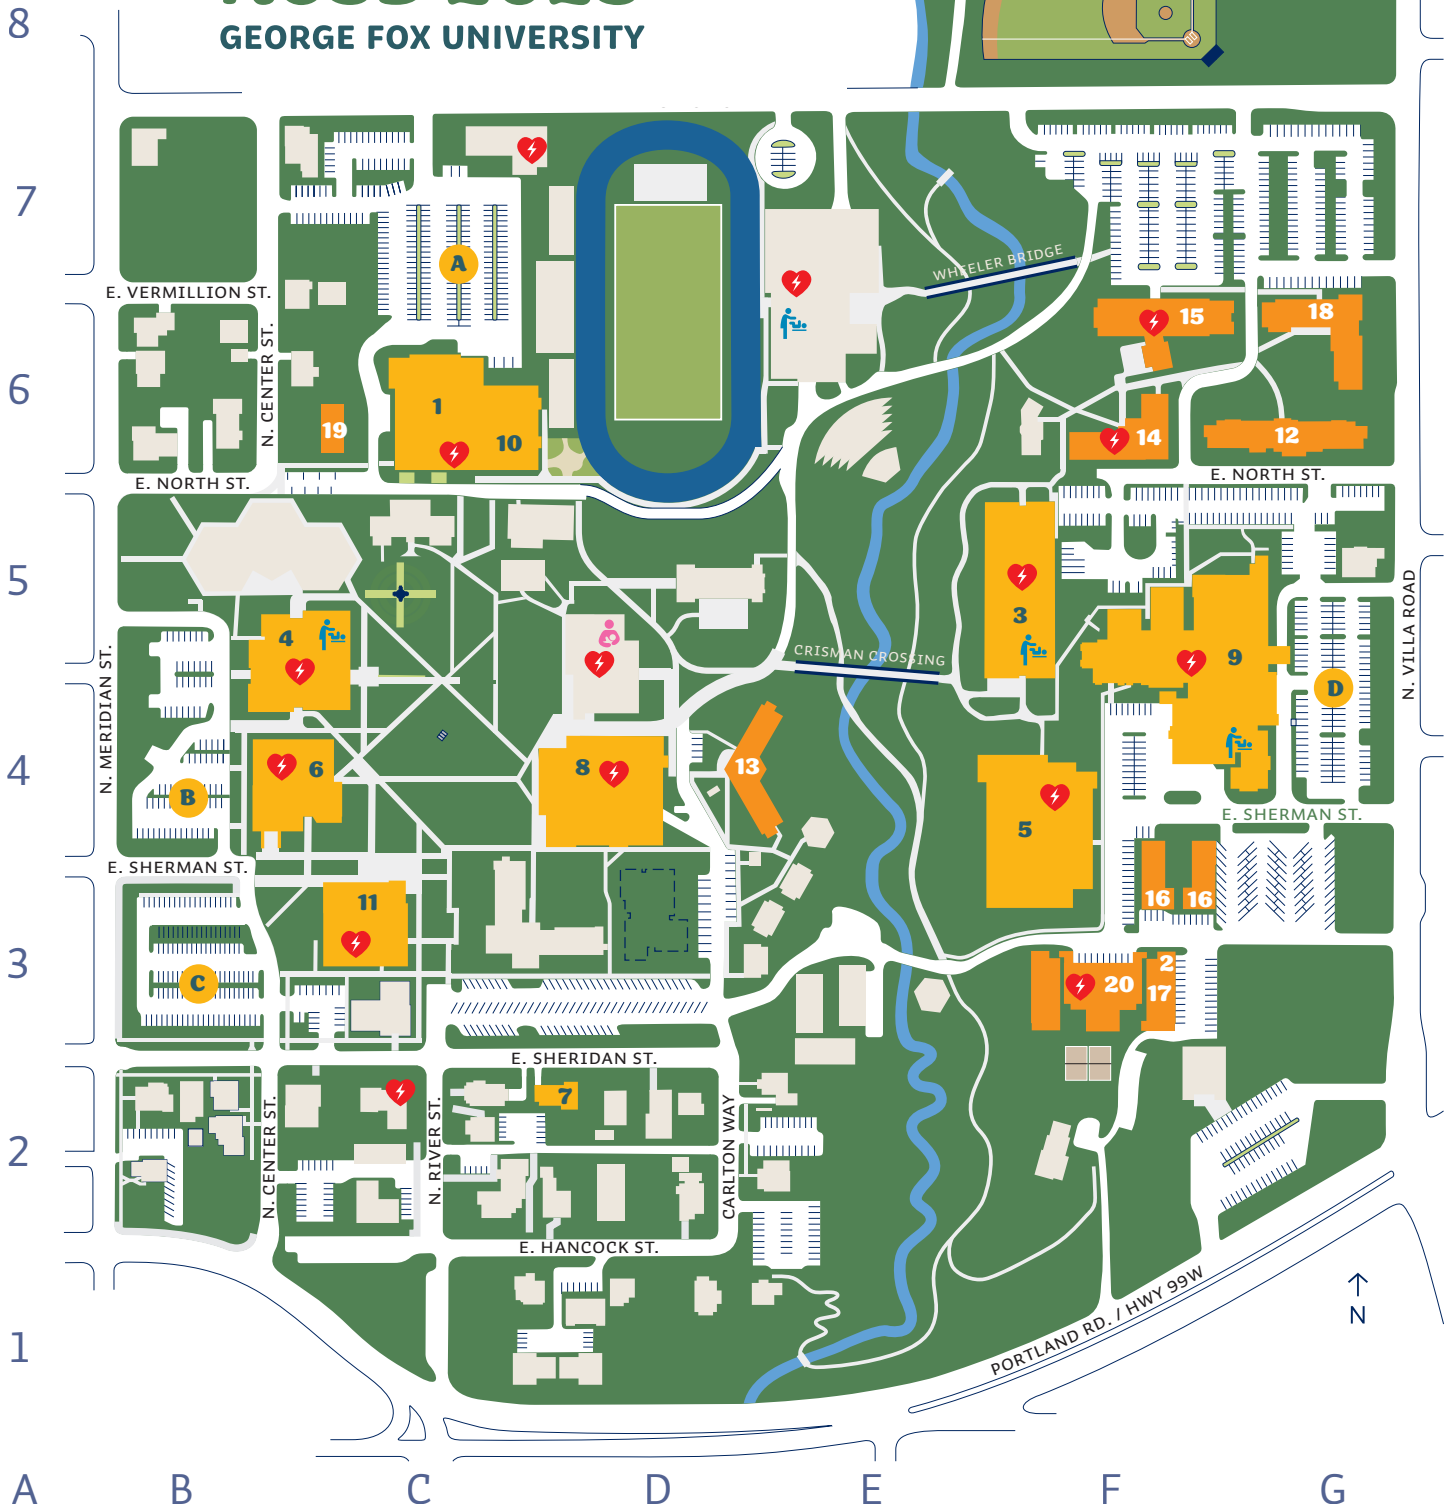

ACSD 2025

GEORGE FOX UNIVERSITY

Campus Facilities

- 1. Bauman Auditorium C6
- 2. Bruin Community Pantry F3
- 3. Canyon Commons F5
- 4. Edwards-Holman Science Center C5
- 5. Hadlock Student Center F4
- 6. Hoover Academic Building C4
- 7. Intercultural Resource Center D2
- 8. Klages Center D4
- 9. Roberts Center F5
- 10. Ross Center D6
- 11. Stevens Center C3

Housing

- 12. Brandt Residence Hall G6
- 13. Edwards Residence Hall D4
- 14. Gulley Residence Hall F6
- 15. Le Shana Residence Hall F6
- 16. Lewis Apartments F3
- 17. Macy Residence Hall F3
- 18. Newlin Residence Hall G6
- 19. Roy Apartments C6
- 20. Sutton Residence Hall F3

Parking

- A Bauman/Ross Center Parking Lot C7
- B Hoover/Wood-Mar Parking Lot B4
- C Stevens Center Parking Lot B3
- D Roberts Center Parking Lot G4

Automated External Defibrillators

Baby-Changing Stations

- EHS third-floor women's room
- Canyon Commons unisex restroom
- Wheeler Gym restrooms
- Roberts restroom

Mother's Room

- Murdock Library 201 D5