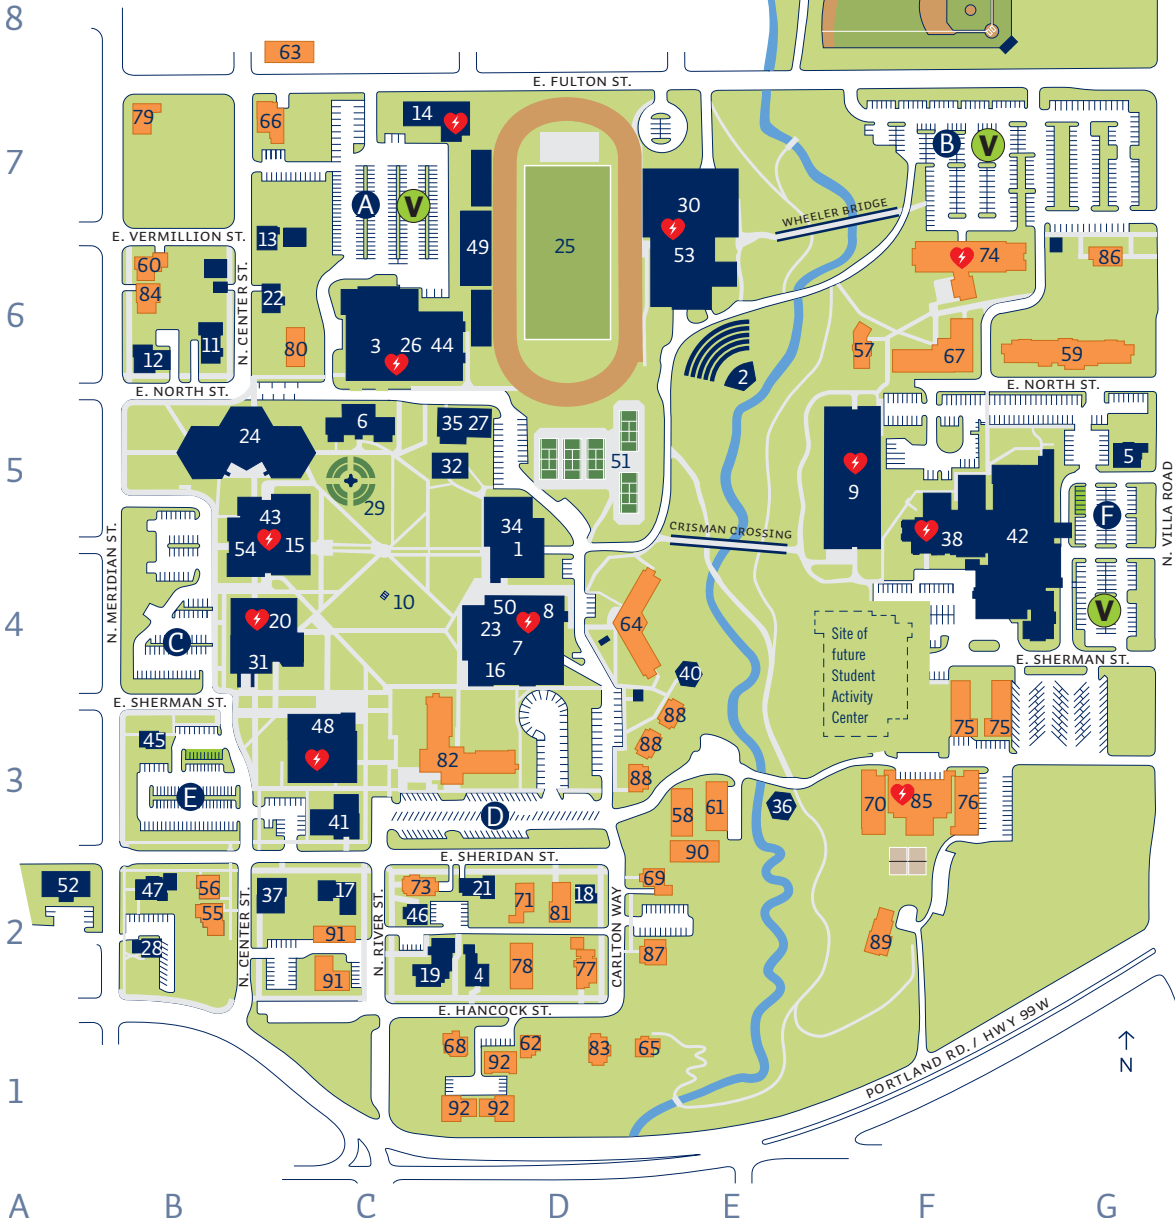

GEORGE FOX UNIVERSITY

414 North Meridian St., Newberg, OR 97132
503-538-8383 | georgefox.edu

Austin Sports Complex plus additional parking ½ mile ↑

Campus Facilities

1. Academic Resource Center	D4
2. Amphitheater	E6
3. Bauman Auditorium	C6
4. Beals House	D2
5. Behavioral Health Clinic	G5
6. Brougner Hall	C5
7. Bruin Den	D4
8. Bruin Store	D4
9. Canyon Commons	F5
10. Centennial Tower	C4
11. Center Street House	B6
12. Cinematic Arts	B6
13. Costume Shop	C7
14. Duke Athletic Center	D7
15. Edwards-Holman Science Center	C5
16. Engineering Innovation Center	D4
17. Finance	C2
18. Fry House	D2
19. Health and Counseling Center	C2
20. Hoover Academic Building	C4
21. Intercultural Life/Study Abroad	D2
22. Kelsey House	B6
23. Klages Center	D4
24. Lemmons Center	B5
25. Lemmons Family Field	D6
26. Lindgren Gallery	C6
27. Mail Services/Print Services	D5
28. Meridian Street House	B2
29. Millage Memorial Rose Garden	C5
30. Miller Gym	E7
31. Minthorne Gallery	B4
32. Minthorn Hall	C5
33. Morse Athletic Fields	F8
34. Murdock Learning Resource Center	D5
35. North Street Annex	C5
36. Pavilion	E3
37. Pennington House	C2
38. Physical Therapy	F5
39. Plant Services	G8
40. Prayer Chapel	E4
41. River Street House	C3
42. Roberts Center	F5
43. Ron Gregory Atrium	C4
44. Ross Center	C6
45. Security Services	B3
46. Senior Art Studio	C2
47. Sheridan Street House	B2
48. Stevens Center	C3
49. Stoffer Family Stadium	D6
50. Student ASC Offices	D4
51. Tennis Courts	D5
52. West Offices/HR/Advancement	A2
53. Wheeler Sports Center	E6
54. Wood-Mar Hall	B4

Student Housing

55. Anderson House	B2
56. Armstrong House	B2
57. Barclay House	F6
58. Beebe Residence Hall	E3
59. Brandt Residence Hall	G6
60. Campbell House	B6
61. Carey Residence Hall	E3
62. Chapman House	D1
63. Creelius House	C8
64. Edwards Residence Hall	D4
65. Fell House	E1
66. Fulton Street House	C7
67. Gully Residence Hall	F6
68. Hancock Street House	C1
69. Hiebert House	E2
70. Hobson Residence Hall	F3
71. Hodgkin House	D2
72. Holtan House	G8
73. Hoskins House	C2
74. Le Shana Residence Hall	F6
75. Lewis Apartments	F3
76. Macy Residence Hall	F3
77. McGrew House	D2
78. Millage Duplex	D2
79. Nash House	B7
80. Newlin Apartments	C6
81. Parker Duplex	D2
82. Pennington Residence Hall	C3
83. Riley House	D1
84. Schomburg House	B6
85. Sutton Residence Hall	F3
86. Villa Road House	G6
87. Weesner House	E2
88. Weesner Village	E3
89. Wilder House	F2
90. Willcuts Residence Hall	E3
91. Winters Apartments	C2
92. Woolman Apartments	D1

⚡ Automated External Defibrillator

Parking

A Bauman/Stoffer Center Parking Lot	C7
B Wheeler/Le Shana Parking Lot	F7
C Hoover/Wood-Mar Parking Lot	B4
D Pennington Hall Parking Lot	D3
E Stevens Center Parking Lot	B3
F Villa Road Parking Lot	G4
G Morse Parking Lot	G8

V Visitor lots or rows

Information

If you need assistance, please visit the Information Desk in the Stevens Center (building 48 in quadrant C3), or call the switchboard at 503-538-8383.