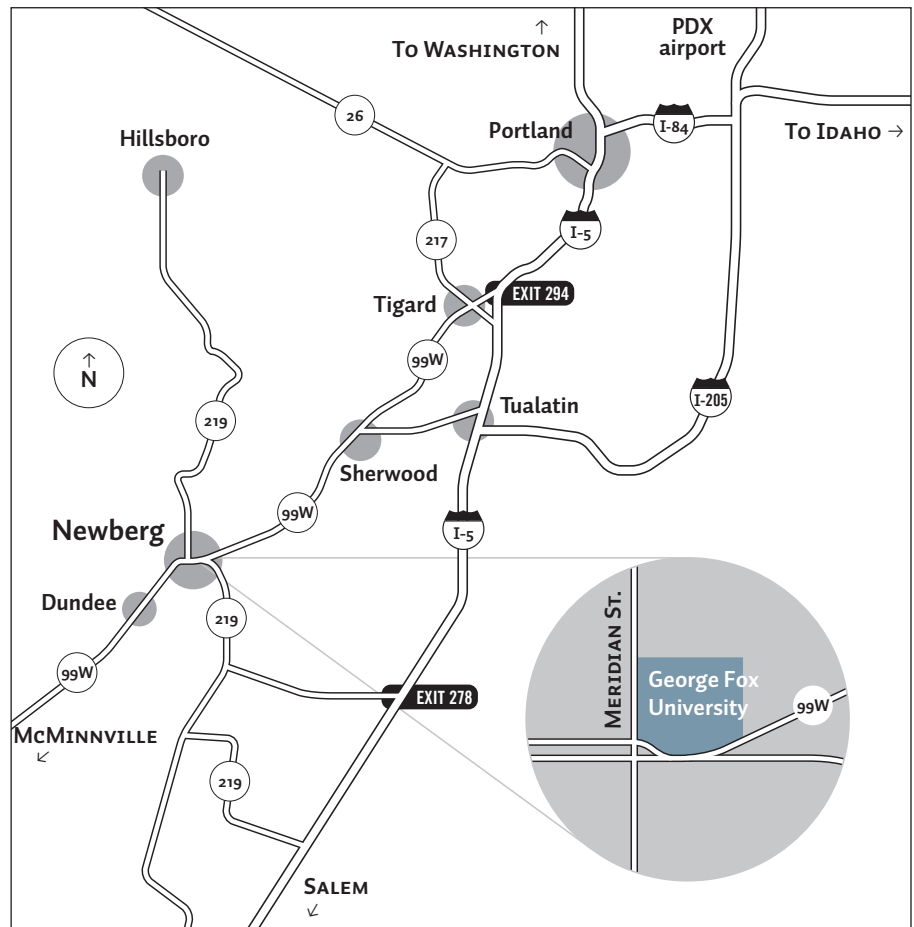

Student Housing

- 63. Anderson House B2
- 64. Beebe Residence Hall E3
- 65. Brandt Residence Hall G6
- 66. Carey Residence Hall E3
- 67. Chapman House D1
- 68. Edwards Residence Hall D4
- 69. Fell House E1
- 70. Fulton Street House C7
- 71. Gulley Residence Hall F6
- 72. Hancock Street House C1
- 73. Hobson Residence Hall F3
- 74. Hodgkin House D2
- 75. Hoskins House C2
- 76. Kelsey House B6
- 77. Le Shana Residence Hall F6
- 78. Lewis Apartments F3
- 79. Macy Residence Hall F3
- 80. McGrew House D2
- 81. Millage Duplex D2
- 82. Newlin Residence Hall G6
- 83. Parker Duplex D2
- 84. Pennington Residence Hall C3
- 85. Riley House D1
- 86. Roy Apartments C6
- 87. Sutton Residence Hall F3
- 88. Villa House B2
- 89. Weesner House E2
- 90. Weesner Village E3
- 91. Wilder House F2
- 92. Willcuts Residence Hall E3
- 93. Winters Apartments C2
- 94. Woolman Apartments D1

Information

If you need assistance, please visit the Information Desk in the Stevens Center (building 55 in quadrant C3), or call the switchboard at 503-538-8383.

Directions to George Fox University from I-5

From the south, take the Donald/Aurora exit (278) north of Salem. Follow the signs to Newberg. Turn left on 99W and turn north (right) on Meridian Street.

From the north, take the Tigard/Newberg exit (294) shortly after leaving Portland city limits. Stay on 99W until reaching Newberg and turn north (right) on Meridian Street.

The **Austin Sports Complex** (soccer, lacrosse, tennis, track & field) is approximately a half mile north of campus on Center Street.

The **George Fox Medical Sciences Building** is approximately 1.5 miles east of campus on the corner of Hayes Street and Werth Boulevard.