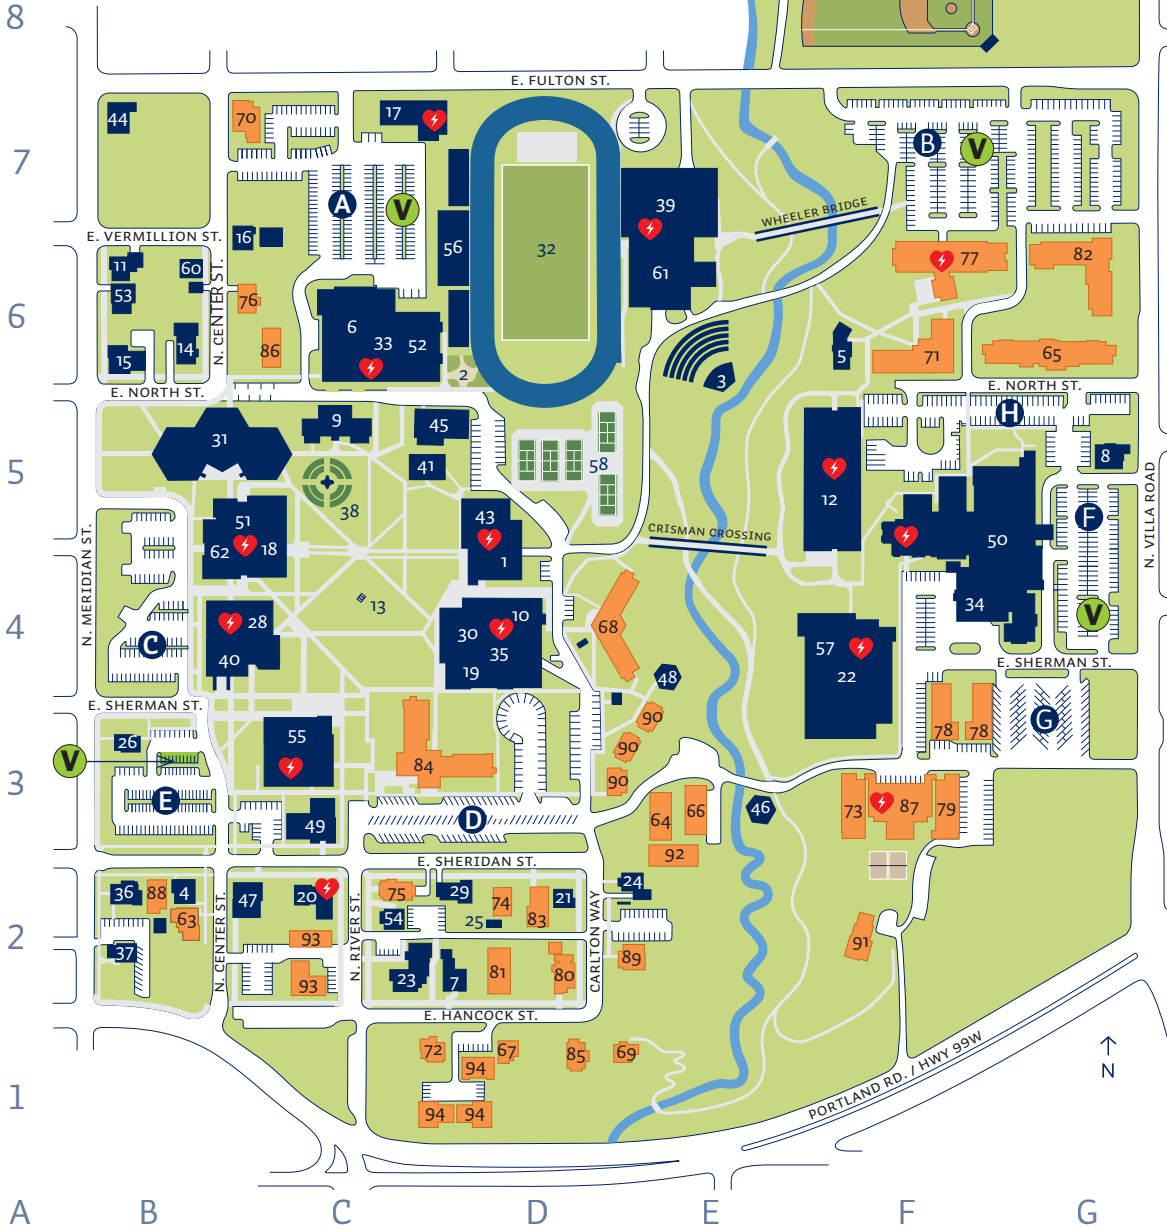

GEORGE FOX UNIVERSITY

414 North Meridian St., Newberg, OR 97132

Austin Sports Complex plus additional parking 1/2 mile ↑

🔴 Automated External Defibrillator

🅐 Parking

- A** Bauman/Ross Center Parking Lot . . . C7
- B** Wheeler/Le Shana Parking Lot F7
- C** Hoover/Wood-Mar Parking Lot B4
- D** Pennington Hall Parking Lot D3
- E** Stevens Center Parking Lot B3
- F** Roberts Center Parking Lot G4
- G** Hobson/Macy/Sutton/Lewis Lot G3
- H** North Street Lot G5
- I** Morse Parking Lot G8

From the south, take the Donald/Aurora exit (278) north of Salem. Follow the signs to Newberg. Turn left on 99W and turn north (right) on Meridian Street.

From the north, take the Tigard/Newberg exit (294) shortly after leaving Portland city limits. Stay on 99W until reaching Newberg and turn north (right) on Meridian Street.