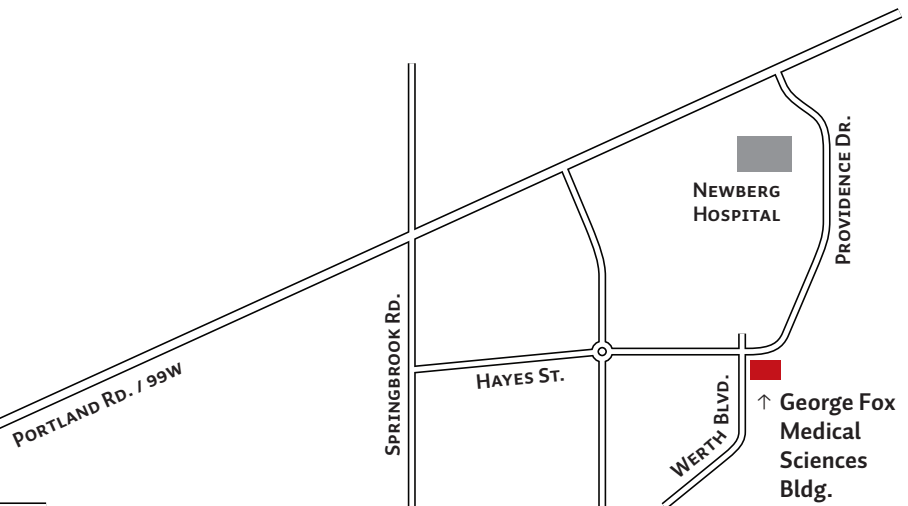

The **George Fox Medical Sciences Building** is approximately 1.5 miles east of campus on the corner of Hayes Street and Werth Boulevard.