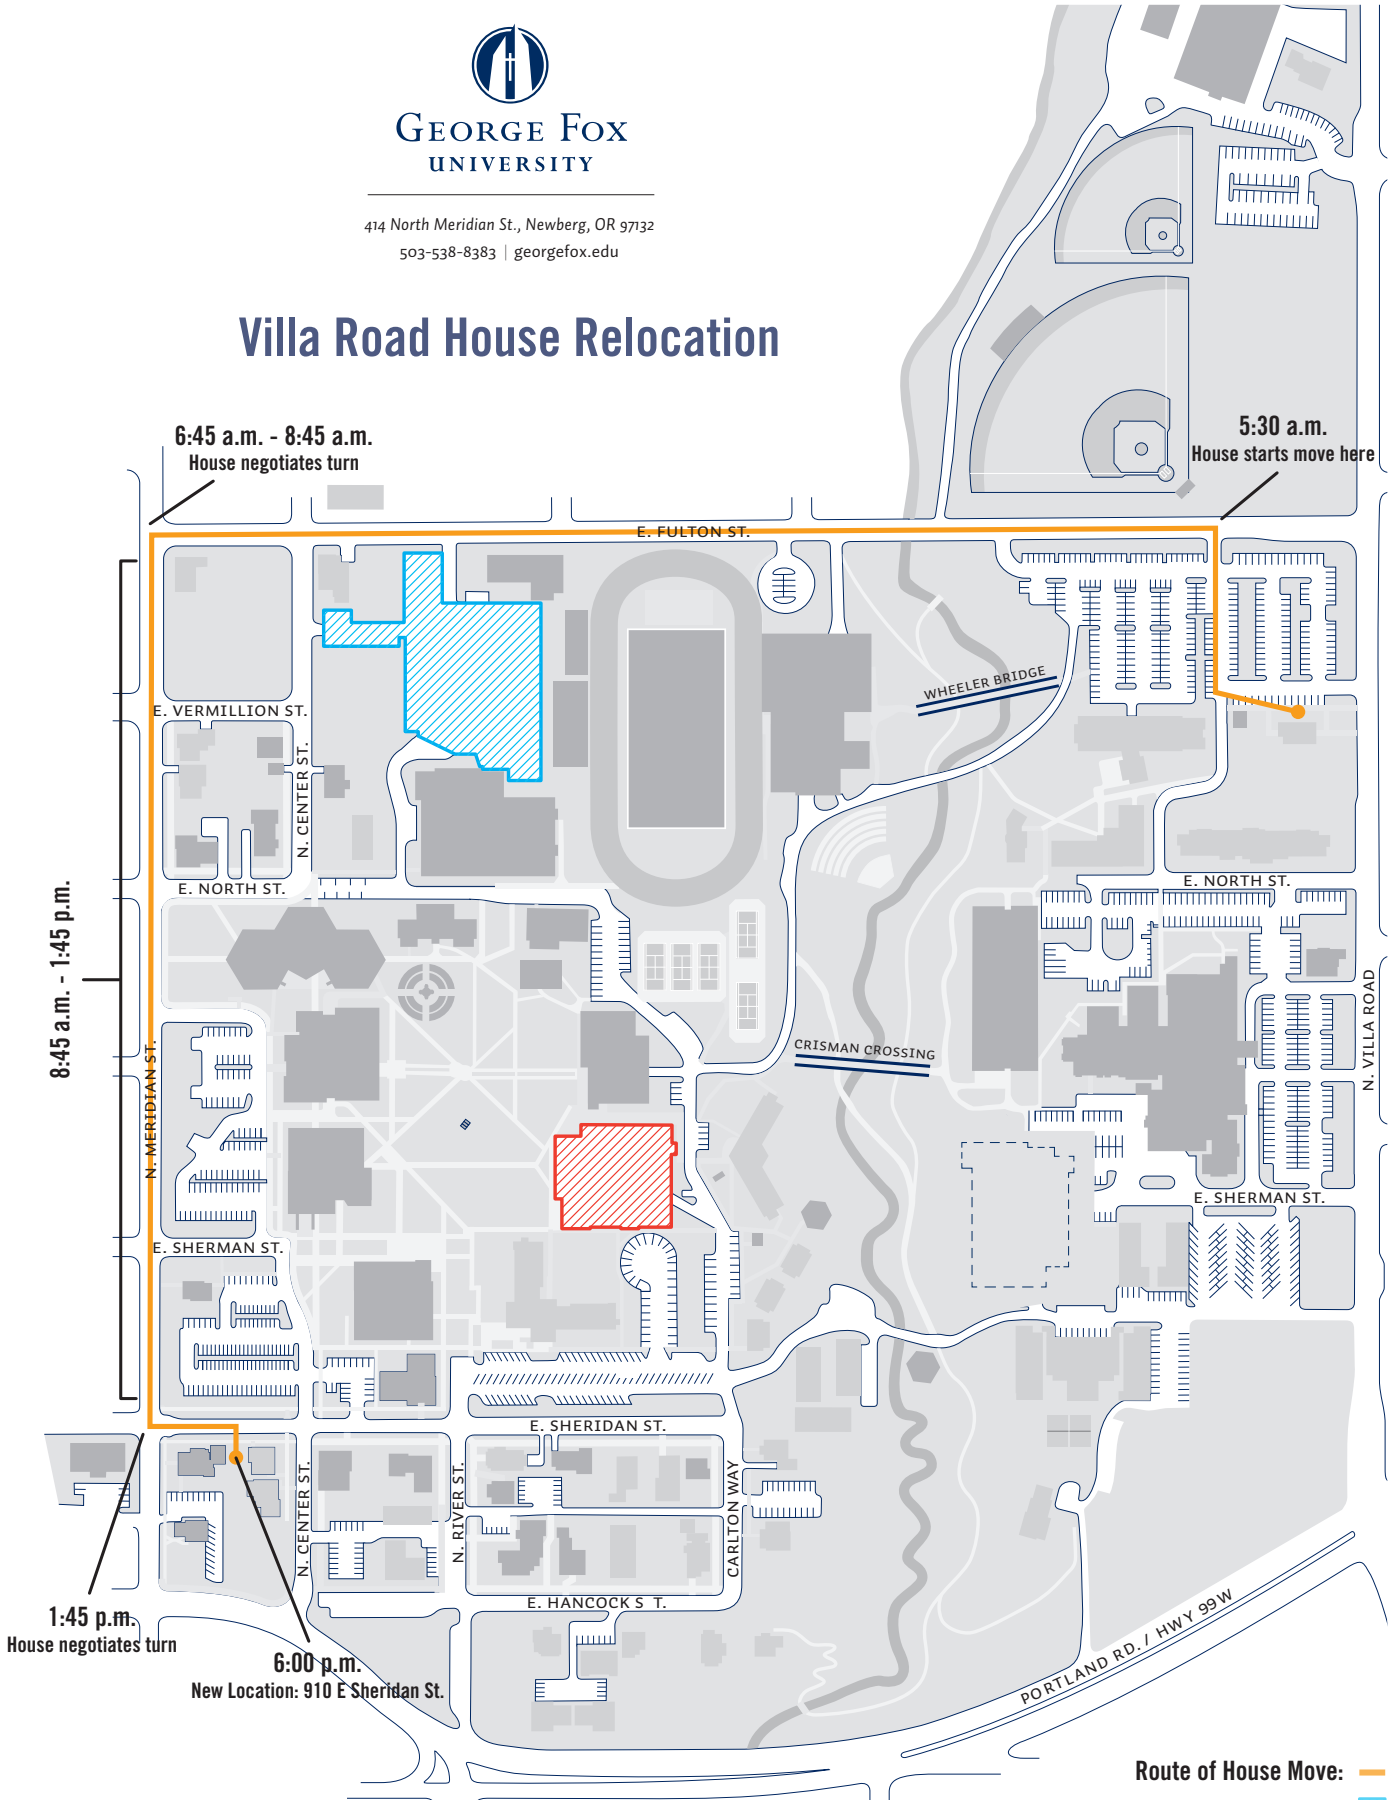

GEORGE FOX UNIVERSITY

414 North Meridian St., Newberg, OR 97132
503-538-8383 | georgefox.edu

Villa Road House Relocation

- Route of House Move: —
- Free Parking: [Blue hatched box]
- Free Guest Wifi: [Red hatched box]